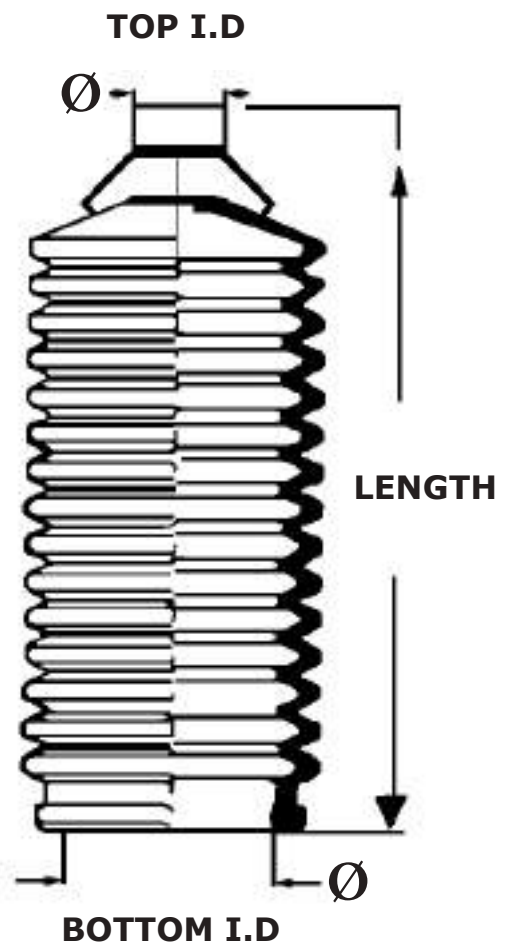

Measuring a C.V or Steering Rack Boot:

The Measurements are taken at 3 points on the Boot - those being:

(A) TOP I.D

(B) BOTTOM I.D

(C) LENGTH

APPLICATION	YEARS	CV BOOT		SR BOOT	
		INNER	OUTER	INNER	OUTER
ALFA ROMEO					
145					
2.0 Quadrofoglio	96-06	CV182K CV13K - Alt.	CV183K	SR111	SR111
146					
2.0 Ti	96-06	CV182K CV13K - Alt.	CV183K	SR111	SR111
147					
1.6 TS	96-06	CV182K CV13K - Alt.	CV183K	SR112	SR112
2.0 GTA, Selespeed TS, TS	96-06	CV182K CV13K - Alt.	CV183K	SR112	SR112
155					
2.0 TS	96-98	CV182K CV13K - Alt.	CV183K CV184K - Alt.	SR79	SR79
2.5 V6	96-98	CV182K CV13K - Alt.	CV185K	SR79	SR79
156					
2.0 TS Lusso, TS Selespeed, TS Veloce, TS Veloce Sportswagon, Twin Spark Super	98-06	CV182K CV13K - Alt.	CV183K	SR112	SR112
2.5 Sportwagon	98-06	CV186K	CV185K	SR112	SR112
3.2 GTA, GTA Sportwagon	98-06	CV186K	CV185K	SR112	SR112
159					
1.9 JTS	05-08	CV407K	CV334K	SR152	SR152
2.2 JTS	05-08	CV407K	CV334K	SR152	SR152
2.4 JTS	05-07	CV411K	CV259K	SR152	SR152
2.4 JTS	07-	CV411K	CV334K	SR219	SR219
3.2 JTS	05-07	CV411K	CV259K	SR152	SR152
3.2 JTS	07-	CV411K	CV334K	SR219	SR219
164					
3.0 Super	96-99	CV215K	CV185K	SR119 SR120 - Alt.	SR122
166					
3.0 Sportronic	99-04	CV182K CV13K - Alt.	CV187K	SR112	SR112
Brera					
2.2 JTS	05-	CV407K	CV334K	SR152	SR152
3.2 JTS, Q4	05-	CV407K	CV334K	SR152	SR152
GT					
2.0 Spider	05-	CV308K	CV315K	SR112	SR112
3.0 V6	05-	CV308K	CV315K	SR112	SR112
3.2 V6	05-	CV308K	CV315K	SR112	SR112
GTV					
2.0 Spider	96-03	CV182K CV13K - Alt.	CV183K (98-03) CV184K (96-98)	SR79	SR79
3.0 V6	96-03	CV182K CV13K - Alt.	CV183K (98-03) CV184K (96-98)	SR79	SR79
3.2 V6	96-03	CV182K CV13K - Alt.	CV183K (98-03) CV184K (96-98)	SR79	SR79
Mito					
1.4T	09-	N/A	N/A	SR244	SR244
Spider					
2.0 TS	96-04	CV182K CV13K - Alt.	CV183K (98-04) CV184K (96-98)	SR79	SR79
2.0 TS	07-	CV407K	CV334K	SR219	SR219