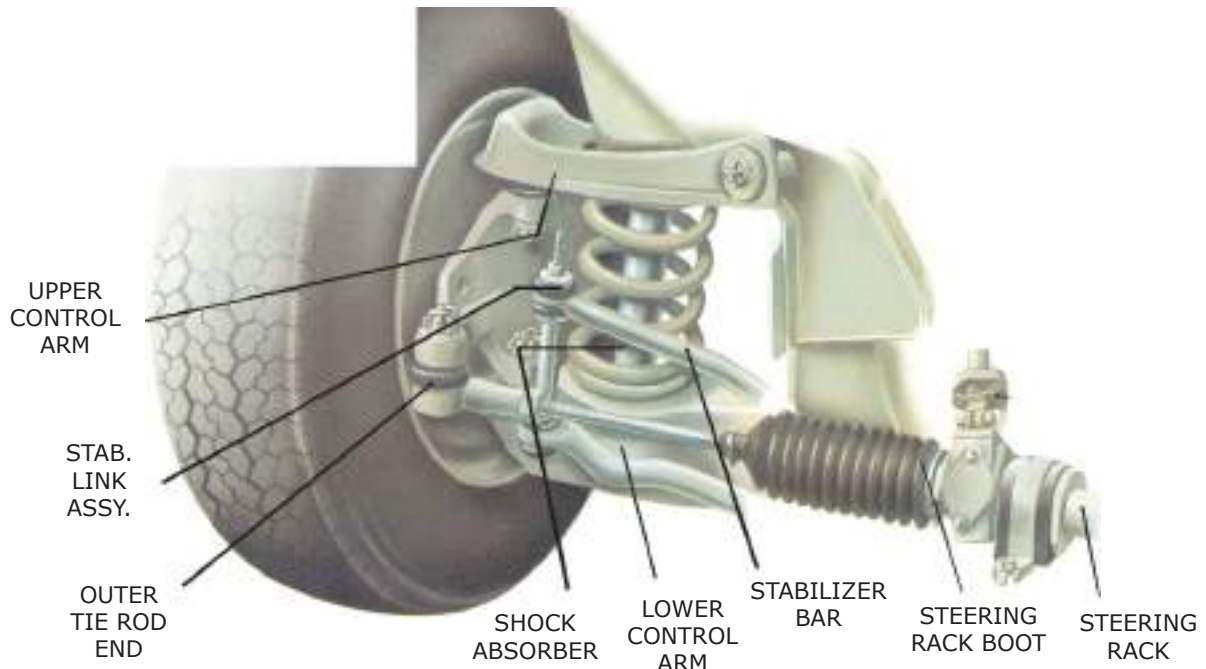

Basic C.V Boot Layout on a FWD Vehicle:

Basic C.V Boot Layout on a RWD Vehicle or 4X4:

Basic Steering Rack Boot Layout on a Vehicle:

The position of the Steering Rack Boots is indicated as being viewed from sitting within the vehicle.

Basic Steering & Suspension Layout on a Vehicle showing the position of the Steering Rack Boot :

Measuring a C.V or Steering Rack Boot:

The Measurements are taken at 3 points on the Boot - those being:

(A) TOP I.D