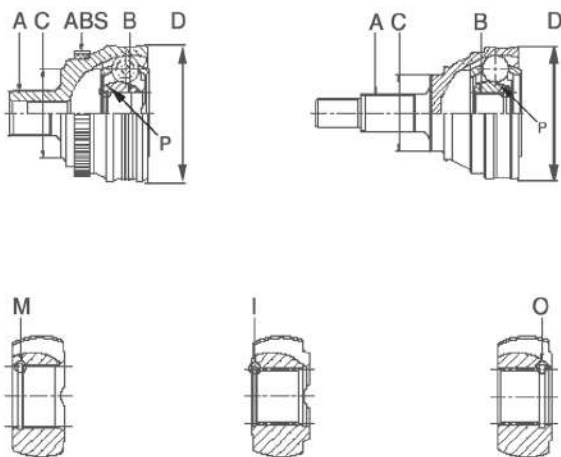

C.V Joint I.D Page

Outer C.V. Joints

- A: Teeth of Outer Spline
- B: Number of Inner Race Splines
- C: Diameter of Seating Face for Dustshield
- d: Diameter
- ABS: Number of Teeth on ABS Ring
- P: Groove Position