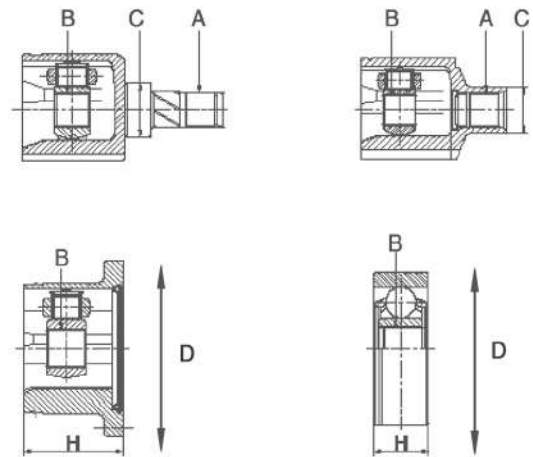

Inner C.V. Joints

- A: Teeth of Outer Spline
- B: Number of Inner Race Splines
- C: Diameter of Seating Face for Dustshield
- D: Diameter